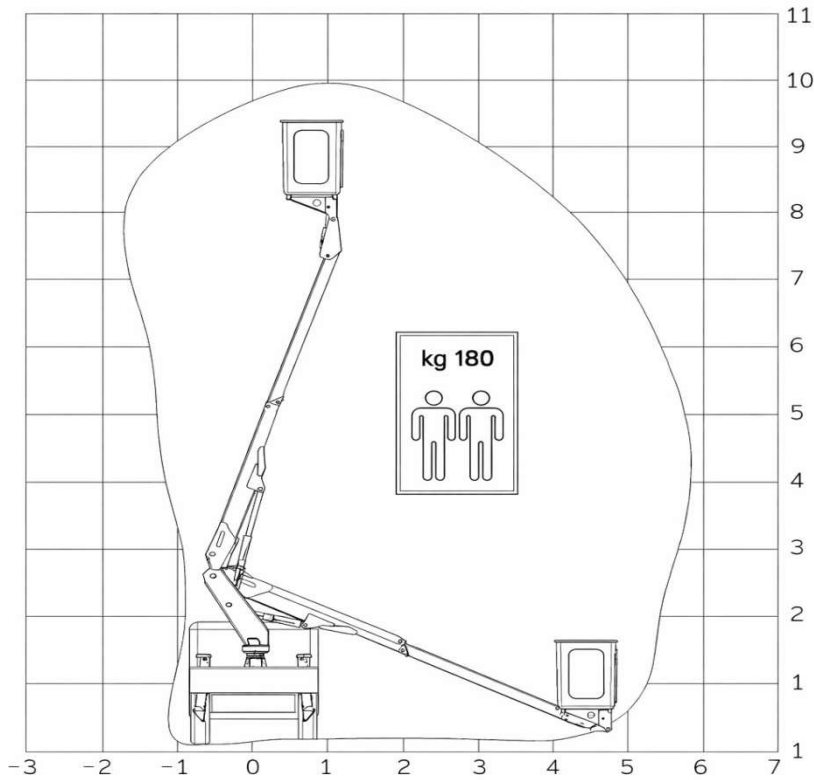

Elevating Safety to New Heights

Max. Working
Height
10 m

Outreach
5.8 m

Basket
180 kg

SOCAGE
INDIA

WORKING DIAGRAM

INFO

OUTRIGGERS
YES

WORKING HEIGHT
10.20m

BASKET HEIGHT
8.20m

MAX OUTREACH
5.80m

BASKET LOAD CAPACITY
180Kg

BASKET SIZE
1200x700x1100mm

BASKET ROTATION
0°

BASKET
FIBER GLASS

CONTROLS
ELECTRICAL

TURRET ROTATION
350°

GVW
3.5 ton

Customers that Rely on our Machines:

Get In Touch

SOCAGE PVT. LTD.

REGISTERED OFFICE & PLANT:

Plot no. 37/C, Phase -1, G.I.D.C Estate, Vatva,
Ahmedabad -382445, Gujarat, India.