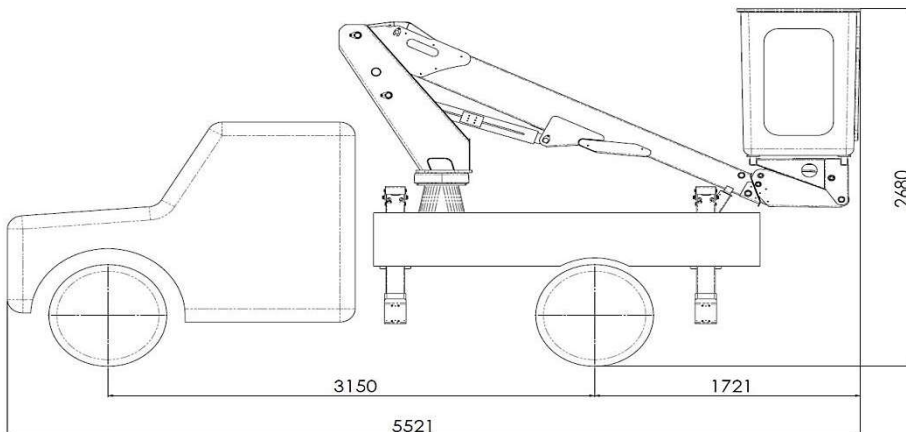

Elevating Safety to New Heights

Max. Working
Height
10 m

Outreach
5.8 m

Basket
180 kg

SOCAGE
INDIA

WORKING DIAGRAM

INFO

OUTRIGGERS
YES

WORKING HEIGHT
10.20m

BASKET HEIGHT
8.20m

MAX OUTREACH
5.80m

BASKET LOAD CAPACITY
180Kg

BASKET SIZE
1200x700x1100mm

BASKET ROTATION
0°

BASKET
FIBER GLASS

CONTROLS
ELECTRICAL

TURRET ROTATION
350°

GVW
3.5 ton

Customers that Rely on our Machines:

Get In Touch

SOCAGE PVT. LTD.

REGISTERED OFFICE & PLANT:

Plot no. 37/C, Phase -1, G.I.D.C Estate, Vatva,
Ahmedabad -382445, Gujarat, India.